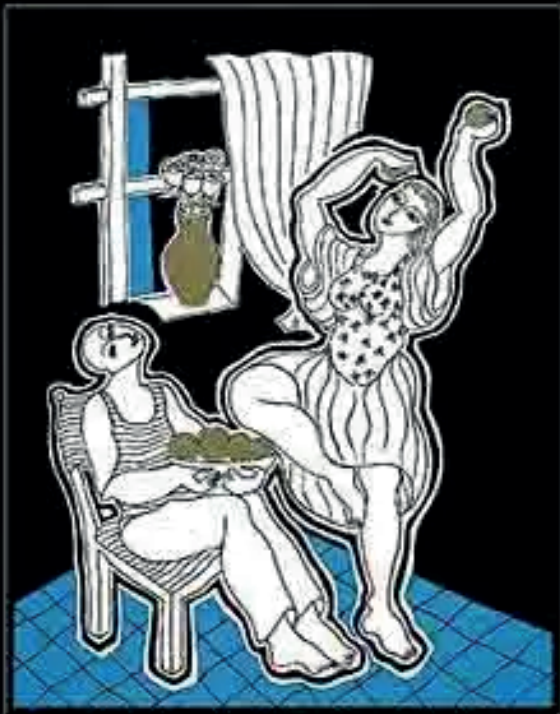

YUROZ
EXCLUSIVE STUDIOS

HER POINT OF VIEW

Dimension:

Edition size 90

Actual Size : 25" x 20"

From "Her Point of View," the man woos the woman with his flute. Despite the figures behind her, each a different aspect of his spirit, she risks only the single pomegranate, a small part of herself. When she finally opens herself to him, she dances rapturously before him in a sheer gown.